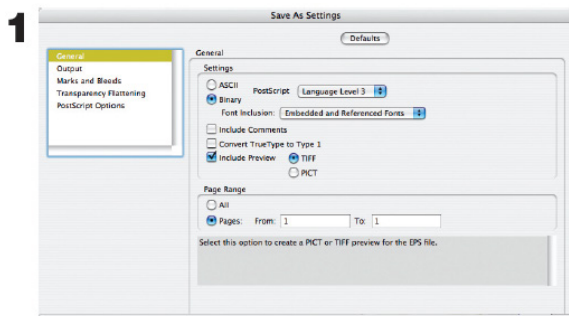

PDF to EPS in Acrobat Professional

Acrobat Professional

Choose File/Save As.

Click OK here and SAVE in the final dialog box.