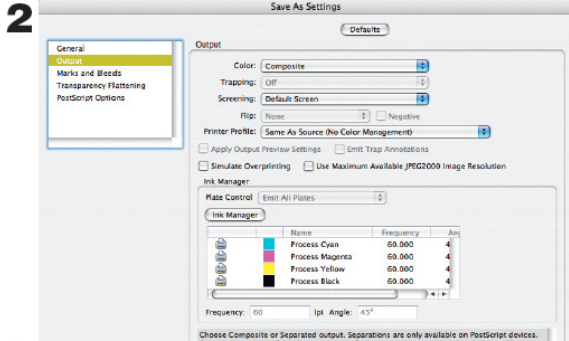

PDF to EPS in Acrobat Professional

Acrobat Professional

Choose File/Save As.

Click OK here and SAVE in the final dialog box.