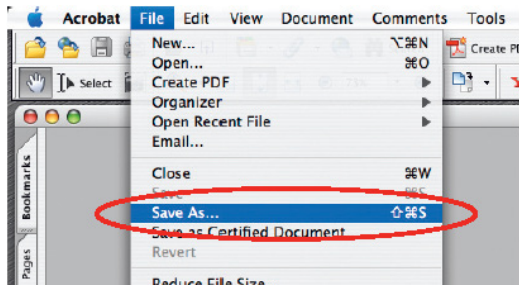

PDF to EPS in Acrobat Professional

Acrobat Professional

Choose File/Save As.

Click OK here and SAVE in the final dialog box.