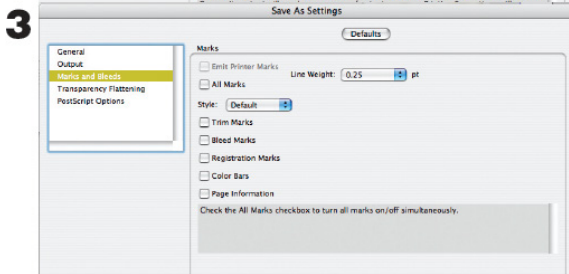

PDF to EPS in Acrobat Professional

Acrobat Professional

Choose File/Save As.

Click OK here and SAVE in the final dialog box.