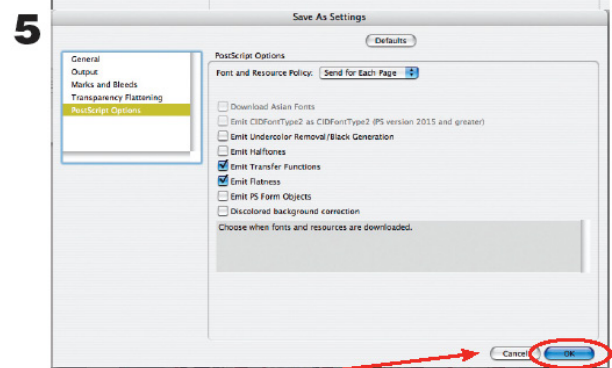

PDF to EPS in Acrobat Professional

Acrobat Professional

Choose File/Save As.

Click OK here and SAVE in the final dialog box.