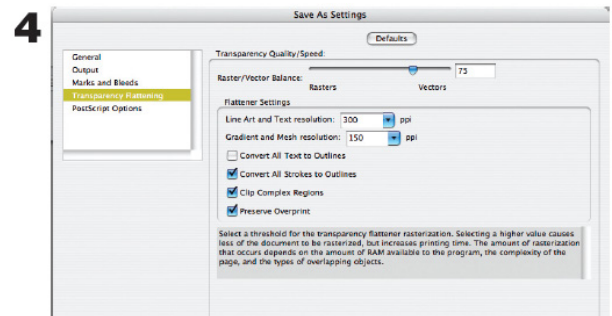

PDF to EPS in Acrobat Professional

Acrobat Professional

Choose File/Save As.

Click OK here and SAVE in the final dialog box.